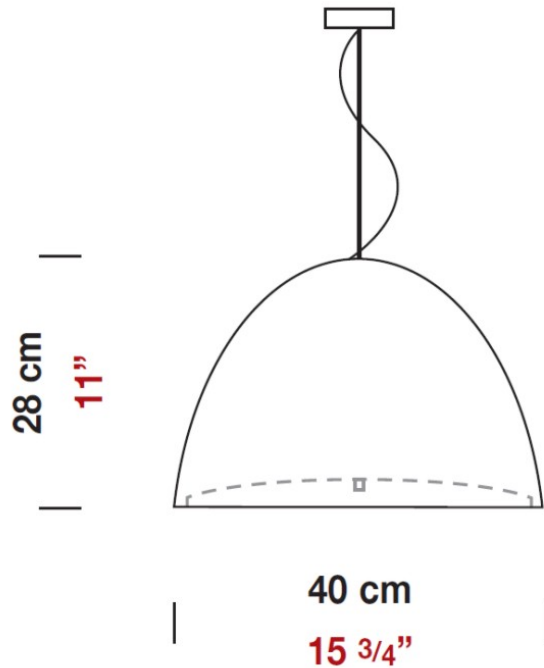

WILLY 40 SUSPENSION

D81057-BLK

GENERAL

Series: Willy

Subseries: Willy 40

Brand: Panzeri

Division: Design

Mounting Type: Suspension

Mounting Location: Ceiling

Subcategory: Pendant

PHYSICAL

Shape: Dome

Diameter (mm): 400

Diameter (in): 15 ³/₄

Height (mm): 280

Height (in): 11

Max. Overall Height (mm): 2280

Max. Overall Height (in): 89 ³/₄

Light Distribution: Direct

Weight (kg): 4.09

Weight (lbs): 9.02

Diffuser: Black Blown Glass Dome and Frosted White Glass Bottom

Fixture Finish: BLK

Holder Finish: Metallized Gray

Fixture Material: Blown Glass Lampshade

Cable Details: 2000mm (78 3/4") Long Steel Suspension Cables /

2200mm (86 5/8") Long Power Cable In Transparent PVC

ELECTRICAL

Number of Lamps: 1

Lamp Type: LED Retrofit

Lamp Shape: A19

Bulb Included: Bulb Not Included

Total Output Wattage (W): 15

Max. Wattage Per Lamp (W): 15

Lamp Base: E26

Driver Included: No

Input Voltage (V): 120

LED

OPTICAL

RATINGS AND CERTIFICATIONS

Certified By: CSA Certified to UL and CSA Standards

IP rating: IP20

D