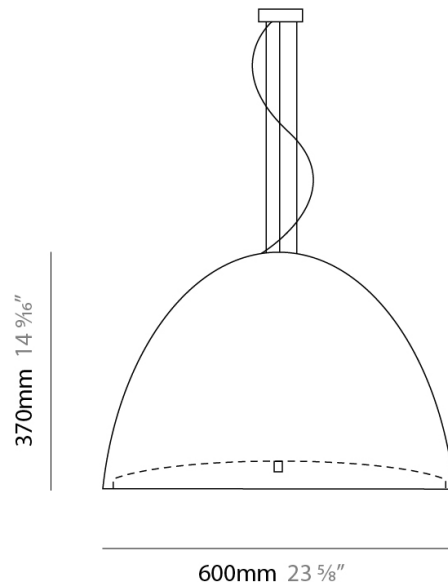

PROJECT	_____
TYPE	_____
NOTES	_____
QUANTITY	_____
DATE	_____

WILLY SUSPENSION

D81344

GENERAL

Series: Willy
Brand: Panzeri
Division: Design
Mounting Type: Suspension
Mounting Location: Ceiling
Subcategory: Pendant

PHYSICAL

Shape: Bell
Diameter (mm): 600
Diameter (in): 23 5/8
Height (mm): 370
Height (in): 14 9/16
Max. Overall Height (mm): 2370
Max. Overall Height (in): 93 5/16
Light Distribution: Direct
Weight (kg): 12.2
Weight (lbs): 27
Diffuser: Metallic Gray Aluminum Dome and Frosted White Glass Bottom Diffuser
Fixture Finish: ALU
Fixture Material: Aluminum

ELECTRICAL

Number of Lamps: 3
Lamp Type: LED Retrofit
Bulb Included: Bulb Not Included
Total Output Wattage (W): 45
Max. Wattage Per Lamp (W): 15
Lamp Base: E26
Input Voltage (V): 120
Upon Request: 277Vac / GU24

LED

OPTICAL

RATINGS AND CERTIFICATIONS

Certified By: CSA Certified to UL and CSA Standards
IP rating: IP20