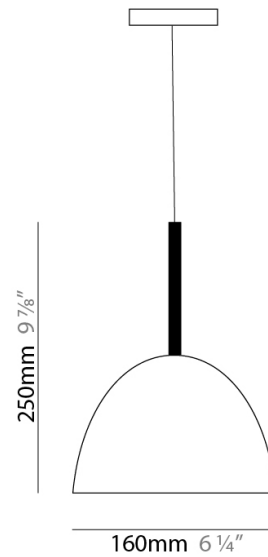

WILLY SUSPENSION

D81060

GENERAL

Series: Willy

Brand: Panzeri

Division: Design

Mounting Type: Suspension

Mounting Location: Ceiling

Subcategory: Pendant

PHYSICAL

Shape: Bell

Diameter (mm): 160

Diameter (in): 6 ¼

Height (mm): 250

Height (in): 9 ⅞

Max. Overall Height (mm): 2250

Max. Overall Height (in): 88 ⅞

Light Distribution: Direct

Weight (kg): 1.23

Weight (lbs): 2.7

Diffuser: Black Blown Glass

Fixture Finish: Metallic Gray

Fixture Material: Metal

ELECTRICAL

Number of Lamps: 1

Lamp Type: LED Retrofit

Lamp Shape: T4

Bulb Included: Bulb Not Included

Total Output Wattage (W): 3

Max. Wattage Per Lamp (W): 3

Lamp Base: G9

Input Voltage (V): 120

LED

OPTICAL

RATINGS AND CERTIFICATIONS

Certified By: CSA Certified to UL and CSA Standards

IP rating: IP20